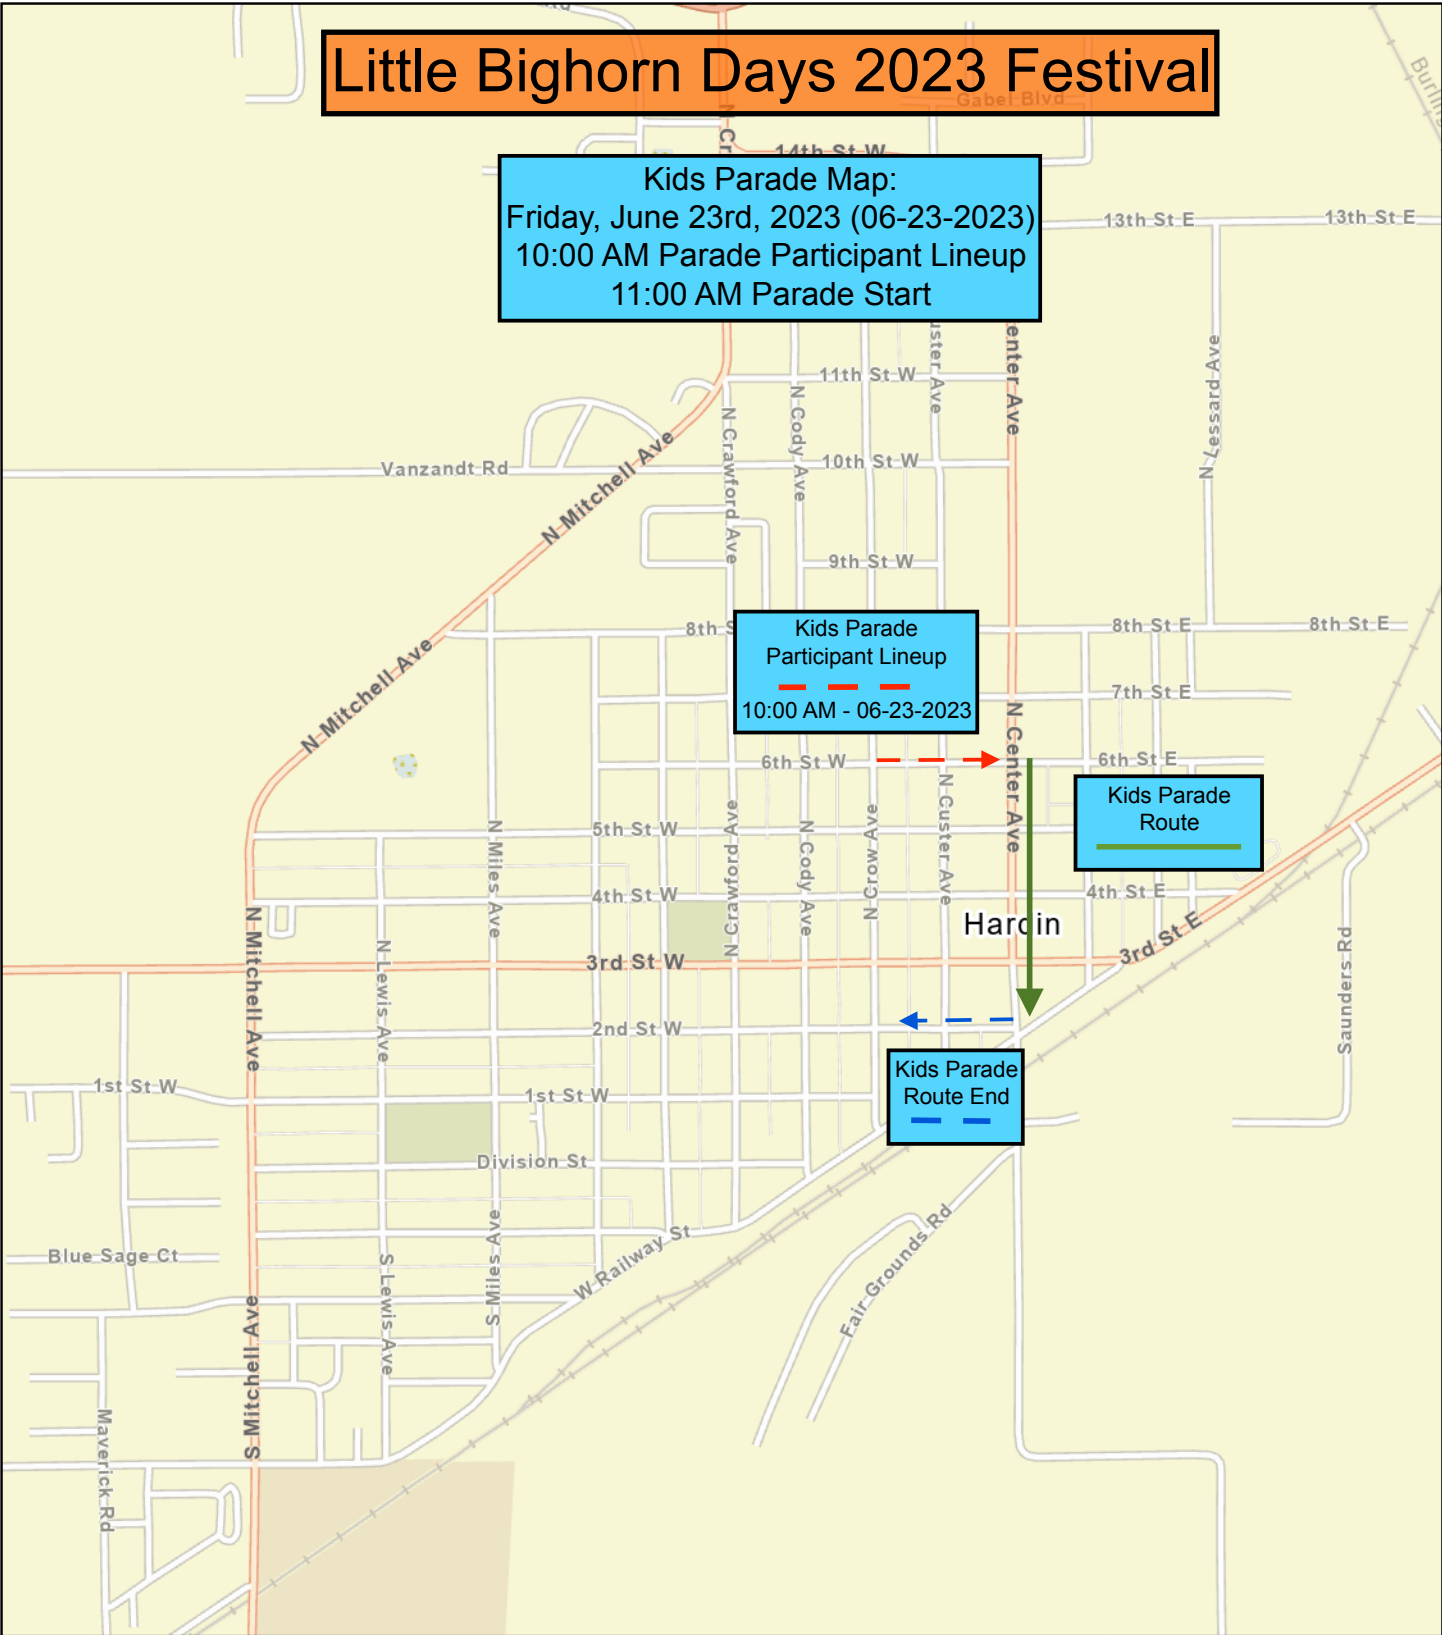

Little Bighorn Days 2023 Festival

Kids Parade Map:
Friday, June 23rd, 2023 (06-23-2023)
10:00 AM Parade Participant Lineup
11:00 AM Parade Start

Kids Parade Participant Lineup
10:00 AM - 06-23-2023

Kids Parade Route

Kids Parade Route End

Hardin

Big Horn County provides these data in good faith and in no event, shall be liable for any incorrect results or analysis, any lost profits and special, indirect or consequential damages to any party, arising out of or in connection with the use or the inability to use the data or the services provided. These data and services are available as a convenience to the public, and for no other purpose.

2023

Coordinate System: WGS 1984 Web Mercator Auxiliary Sphere