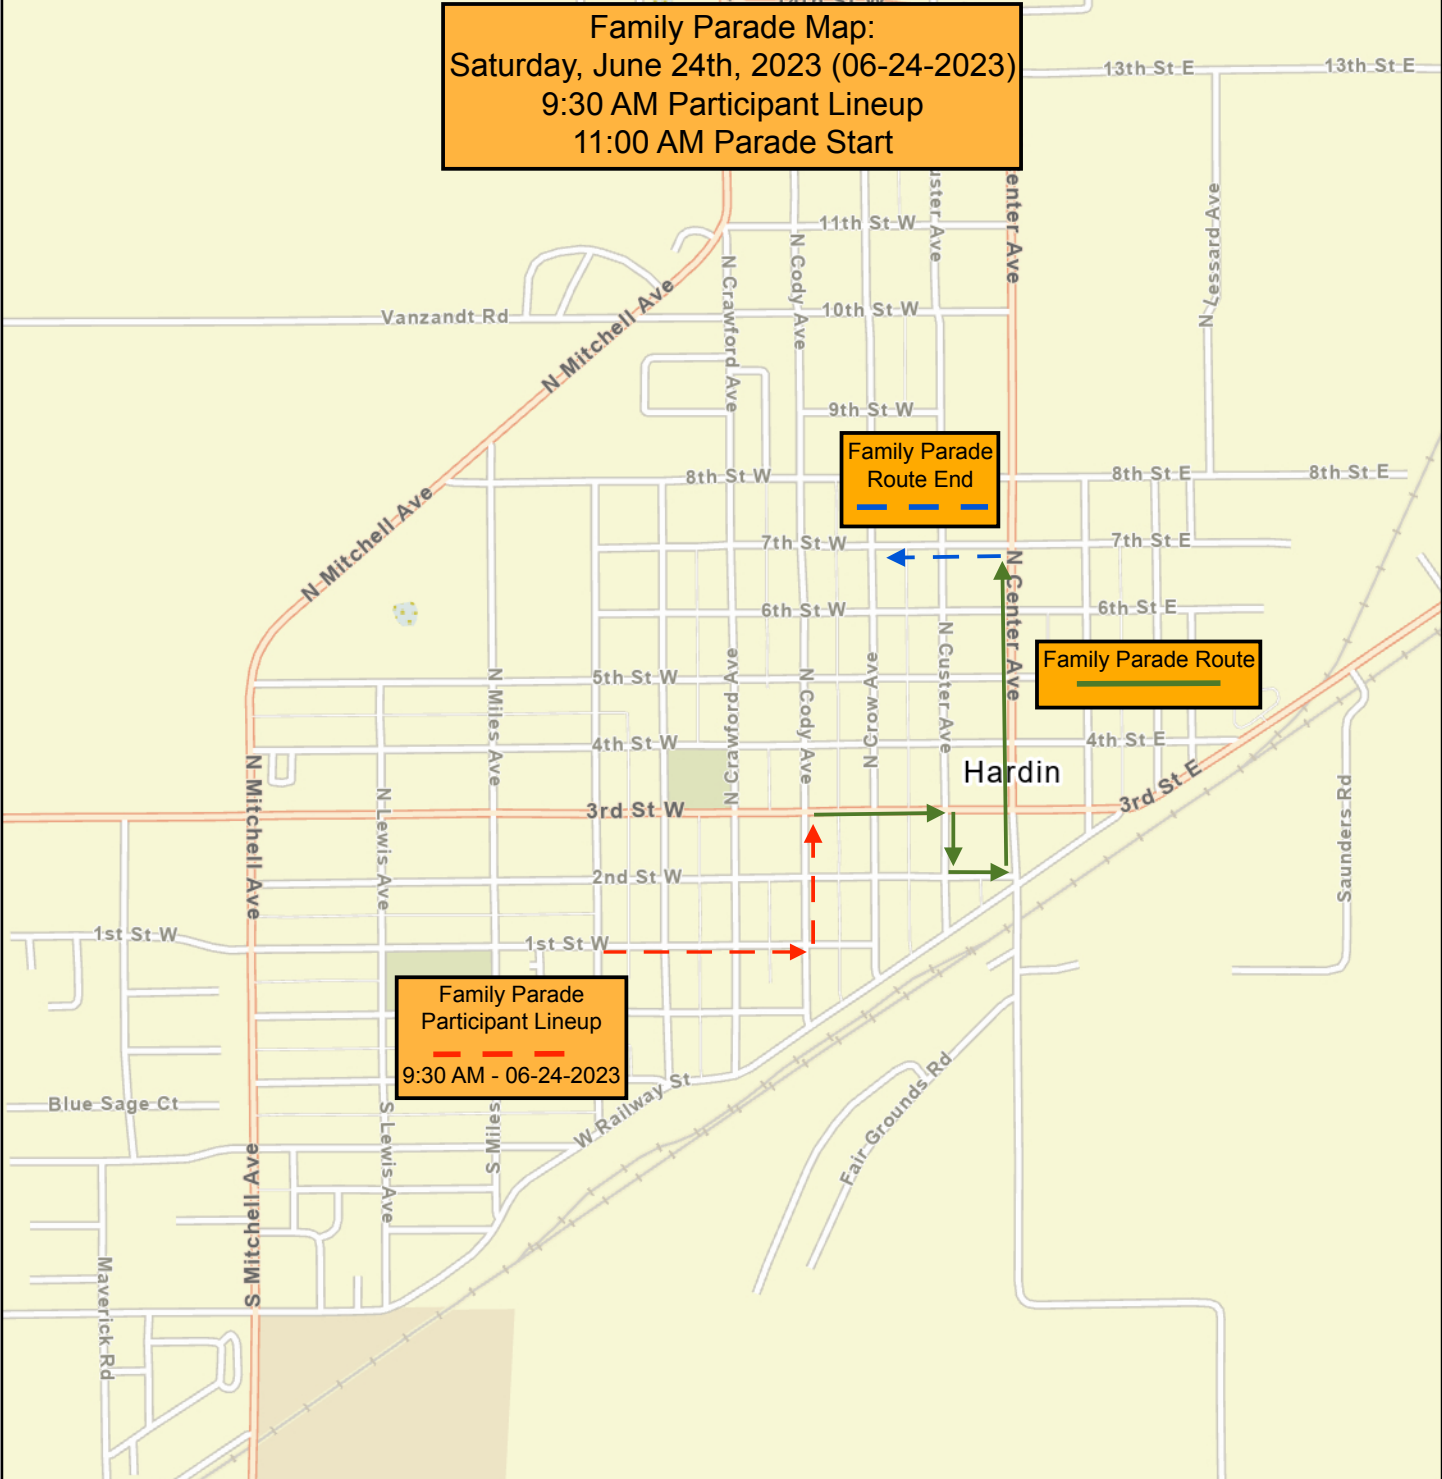

# Little Bighorn Days 2023 Festival

Family Parade Map:  
Saturday, June 24th, 2023 (06-24-2023)  
9:30 AM Participant Lineup  
11:00 AM Parade Start

<h2>Hardin</h2>	<p>Big Horn County provides these data in good faith and in no event, shall be liable for any incorrect results or analysis, any lost profits and special, indirect or consequential damages to any party, arising out of or in connection with the use or the inability to use the data or the services provided. These data and services are available as a convenience to the public, and for no other purpose.</p>	<h1>2023</h1>
<p>Coordinate System: WGS 1984 Web Mercator Auxiliary Sphere</p>		